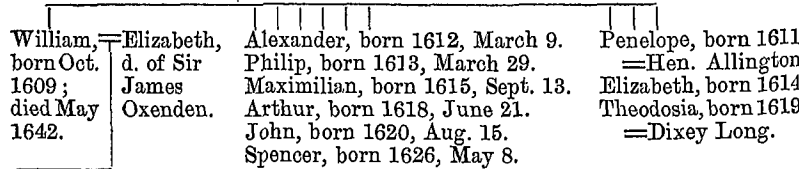

Kentish Pedigree of Dalison.*

William Dalison (of Laughton, Lincolnshire), ob. 1546. = . . . d. of Sir George Wastneys, widow of Sir Jno. Mallory.

* The Lincolnshire pedigree of this family goes back to the time of the Norman Conquest.