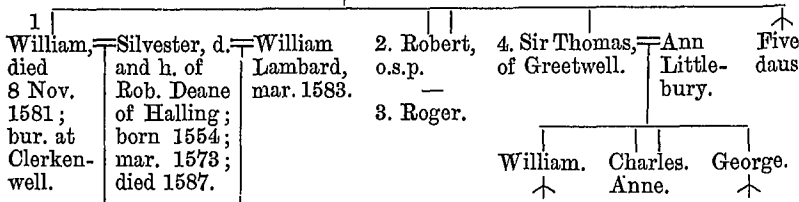

Kentish Pedigree of Dalison.*

William Dalison (of Laughton, Lincolnshire), ob. 1546. = . . . d. of Sir George Wastneys, widow of Sir Jno. Mallory.

* The Lincolnshire pedigree of this family goes back to the time of the Norman Conquest.