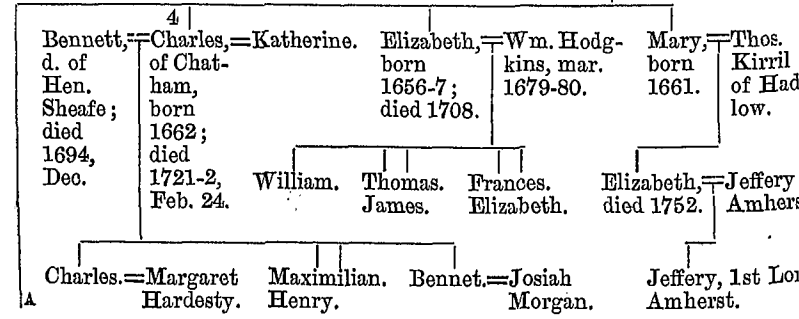

Kentish Pedigree of Dalison.*

William Dalison (of Laughton, Lincolnshire), ob. 1546. = . . . d. of Sir George Wastneys, widow of Sir Jno. Mallory.

* The Lincolnshire pedigree of this family goes back to the time of the Norman Conquest.